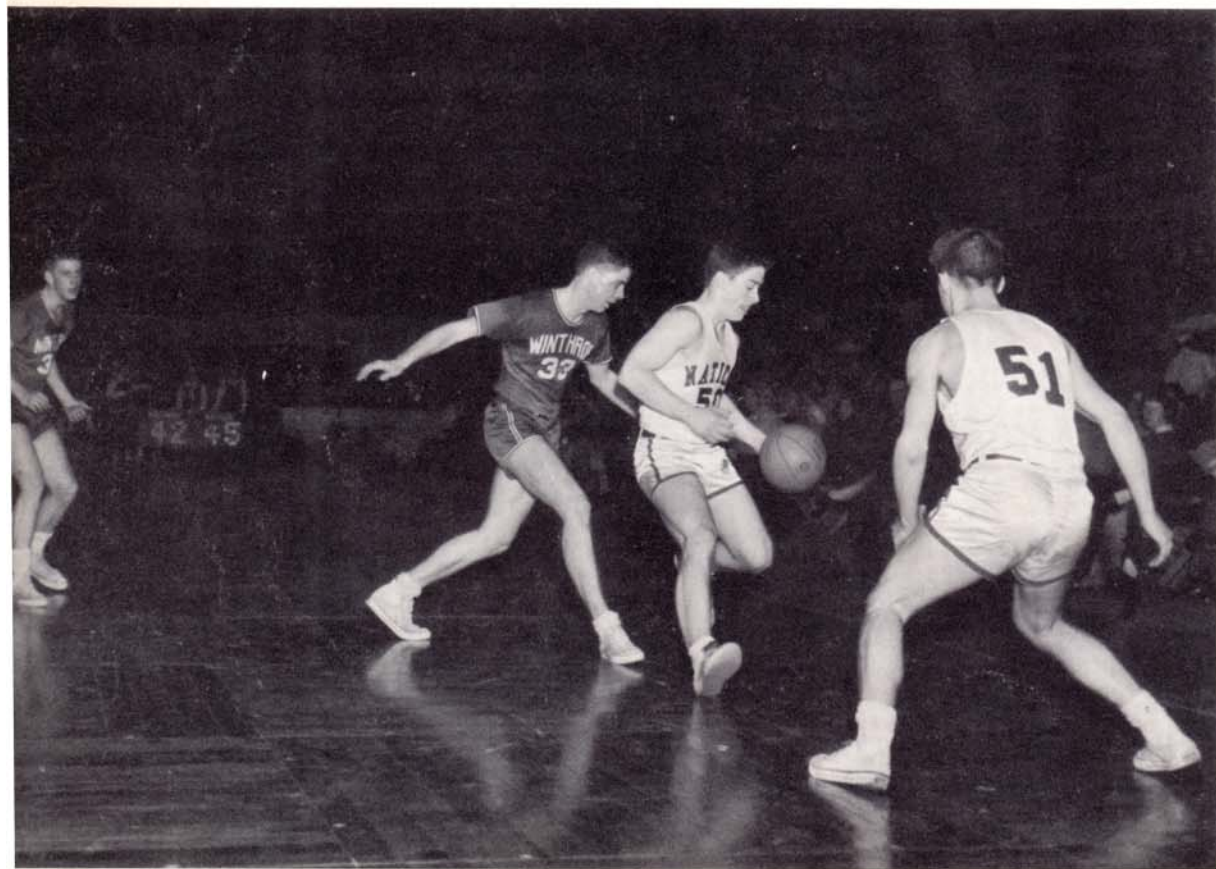

The team was very ably led by Captain Dean Webb. Jerry Hall, Bruce Peterson, and Brad Leavitt along with Captain Webb made up an efficient backfield. The line was

constantly sparked on by brilliant play from John Stevens, Vito Capizzo, Lynn Bartley, Jim Fallon, and Dick Wells. Juniors Morris Wilson, Captain elect for 1959, and John Hayes were regulars in the line also. One of the reasons Natick had a winning team was there was always someone ready to take over any position. Senior Christy Adams saw a lot of defensive action and other senior linemen Charles Winterson, James Bradford, Dave Hughes, and John Woish were always available. Herb Mingace, another

This year's team lacked height, but won over bigger teams with their tremendous spirit and hustle. They succeeded in qualifying for the Tech Tourney, having one of the better records in Class B. Because of this Natick drew a first round in the quarter finals,

defeating Winthrop 66-60. In the semi-finals Belmont emerged the victor, but Natick went down fighting.

Alan Loane and Richard Wells did outstanding jobs as co-captains in leading their team to victory. Loane, one of the smaller players in size but not in ability, pleased many crowds with his all-around basketball ability and Dick Wells, one of the highest scorers in Natick history, led the Bay State League in scoring. Richard Anderson, Natick's tallest player was a dependable rebounder. John Stevens' continuous hustle was beneficial to the team, and he scored several baskets at climatic moments. Thomas Argir, the only junior on the team, added scoring punch. To back up a good team Coach Carey had a good bench led by Allan Ross and Joseph Fahey, supported by Bruce Peterson, Lee Richards and Richard Soby. The passing of Len Megliola and Paul Sapanaro baffled many opponents.