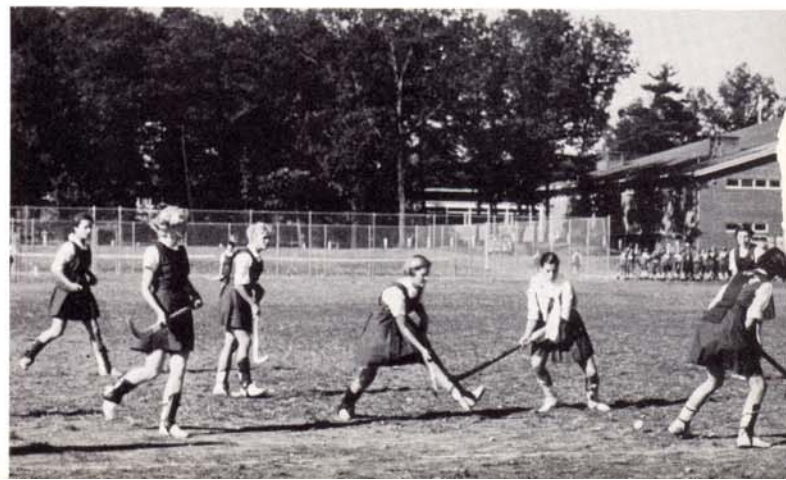

GIRLS' JUNIOR VARSITY BASKETBALL

The Natick High Girls' Junior Varsity Basketball team under co-captains Linda Merten and Linda Lonberger, had a fair year. Freona Marco, Linda Merten, Sandy Ghetti, Maurene Maffei, Carolyn Hasgill and Sue Smith as forwards turned in a fine performance. Linda Lonberger, Pam Miller, Sue Johnson, Dottie Matson, Margie Matson, and Betty Perry as guards matched the fine playing of their forwards by turning in an equally good performance.

Natick	5	Walpole	8
Natick	14	Ashland	22
Natick	16	Dedham	24
Natick	10	Framingham	31
Natick	19	Wellesley	16
Natick	8	Braintree	28
Natick	17	Needham	19
Won 1 — Lost 6