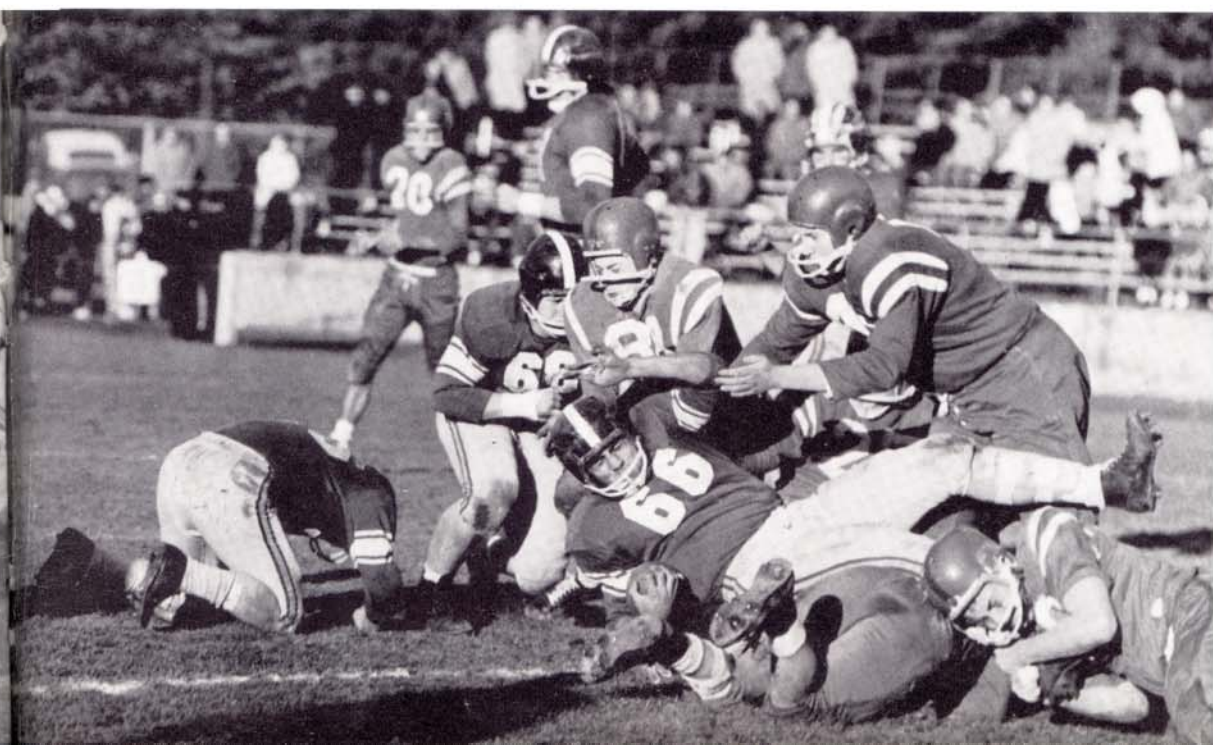

FOOTBALL

The '58 football team, with Coach Dan Bennett at its helm for the first time, finished a successful season with 7 wins, 1 loss and 1 tie. The team built up fine spirit for their first game with a rough Norwood Club only to get the spirits and themselves dampened, and the game called off. The team finally started the season, beating a strong Walpole team 18-0. Then, with a win under their belt, trounced Wellesley 64-18, and then kept rolling on, beating North Quincy 36-14, Dedham 64-16, Milton 58-6, and

Needham 32-12. The team being defeated only by a slight margin when they met a powerful Braintree team 22-20. They came back strong, however, and beat Norwood 20-0. The season ended coming up against a hard fighting and highly spirited Framingham team and the Thanksgiving Day contest ended in a 6-6 tie.

The team was very ably led by Captain Dean Webb. Jerry Hall, Bruce Peterson, and Brad Leavitt along with Captain Webb made up an efficient backfield. The line was

constantly sparked on by brilliant play from John Stevens, Vito Capizzo, Lynn Bartley, Jim Fallon, and Dick Wells. Juniors Morris Wilson, Captain elect for 1959, and John Hayes were regulars in the line also. One of the reasons Natick had a winning team was there was always someone ready to take over any position. Senior Christy Adams saw a lot of defensive action and other senior linemen Charles Winterson, James Bradford, Dave Hughes, and John Woish were always available. Herb Mingace, another

senior, Walter Hriniak, John McGilvary, Tim Donovan, and Ralph Doran were used a lot in the backfield.

Natick was high scorer for Massachusetts with 318 points and Jerry Hall was one of the state leaders with 110 points. John Dowst and Richard Powers were the capable and hard working senior managers.